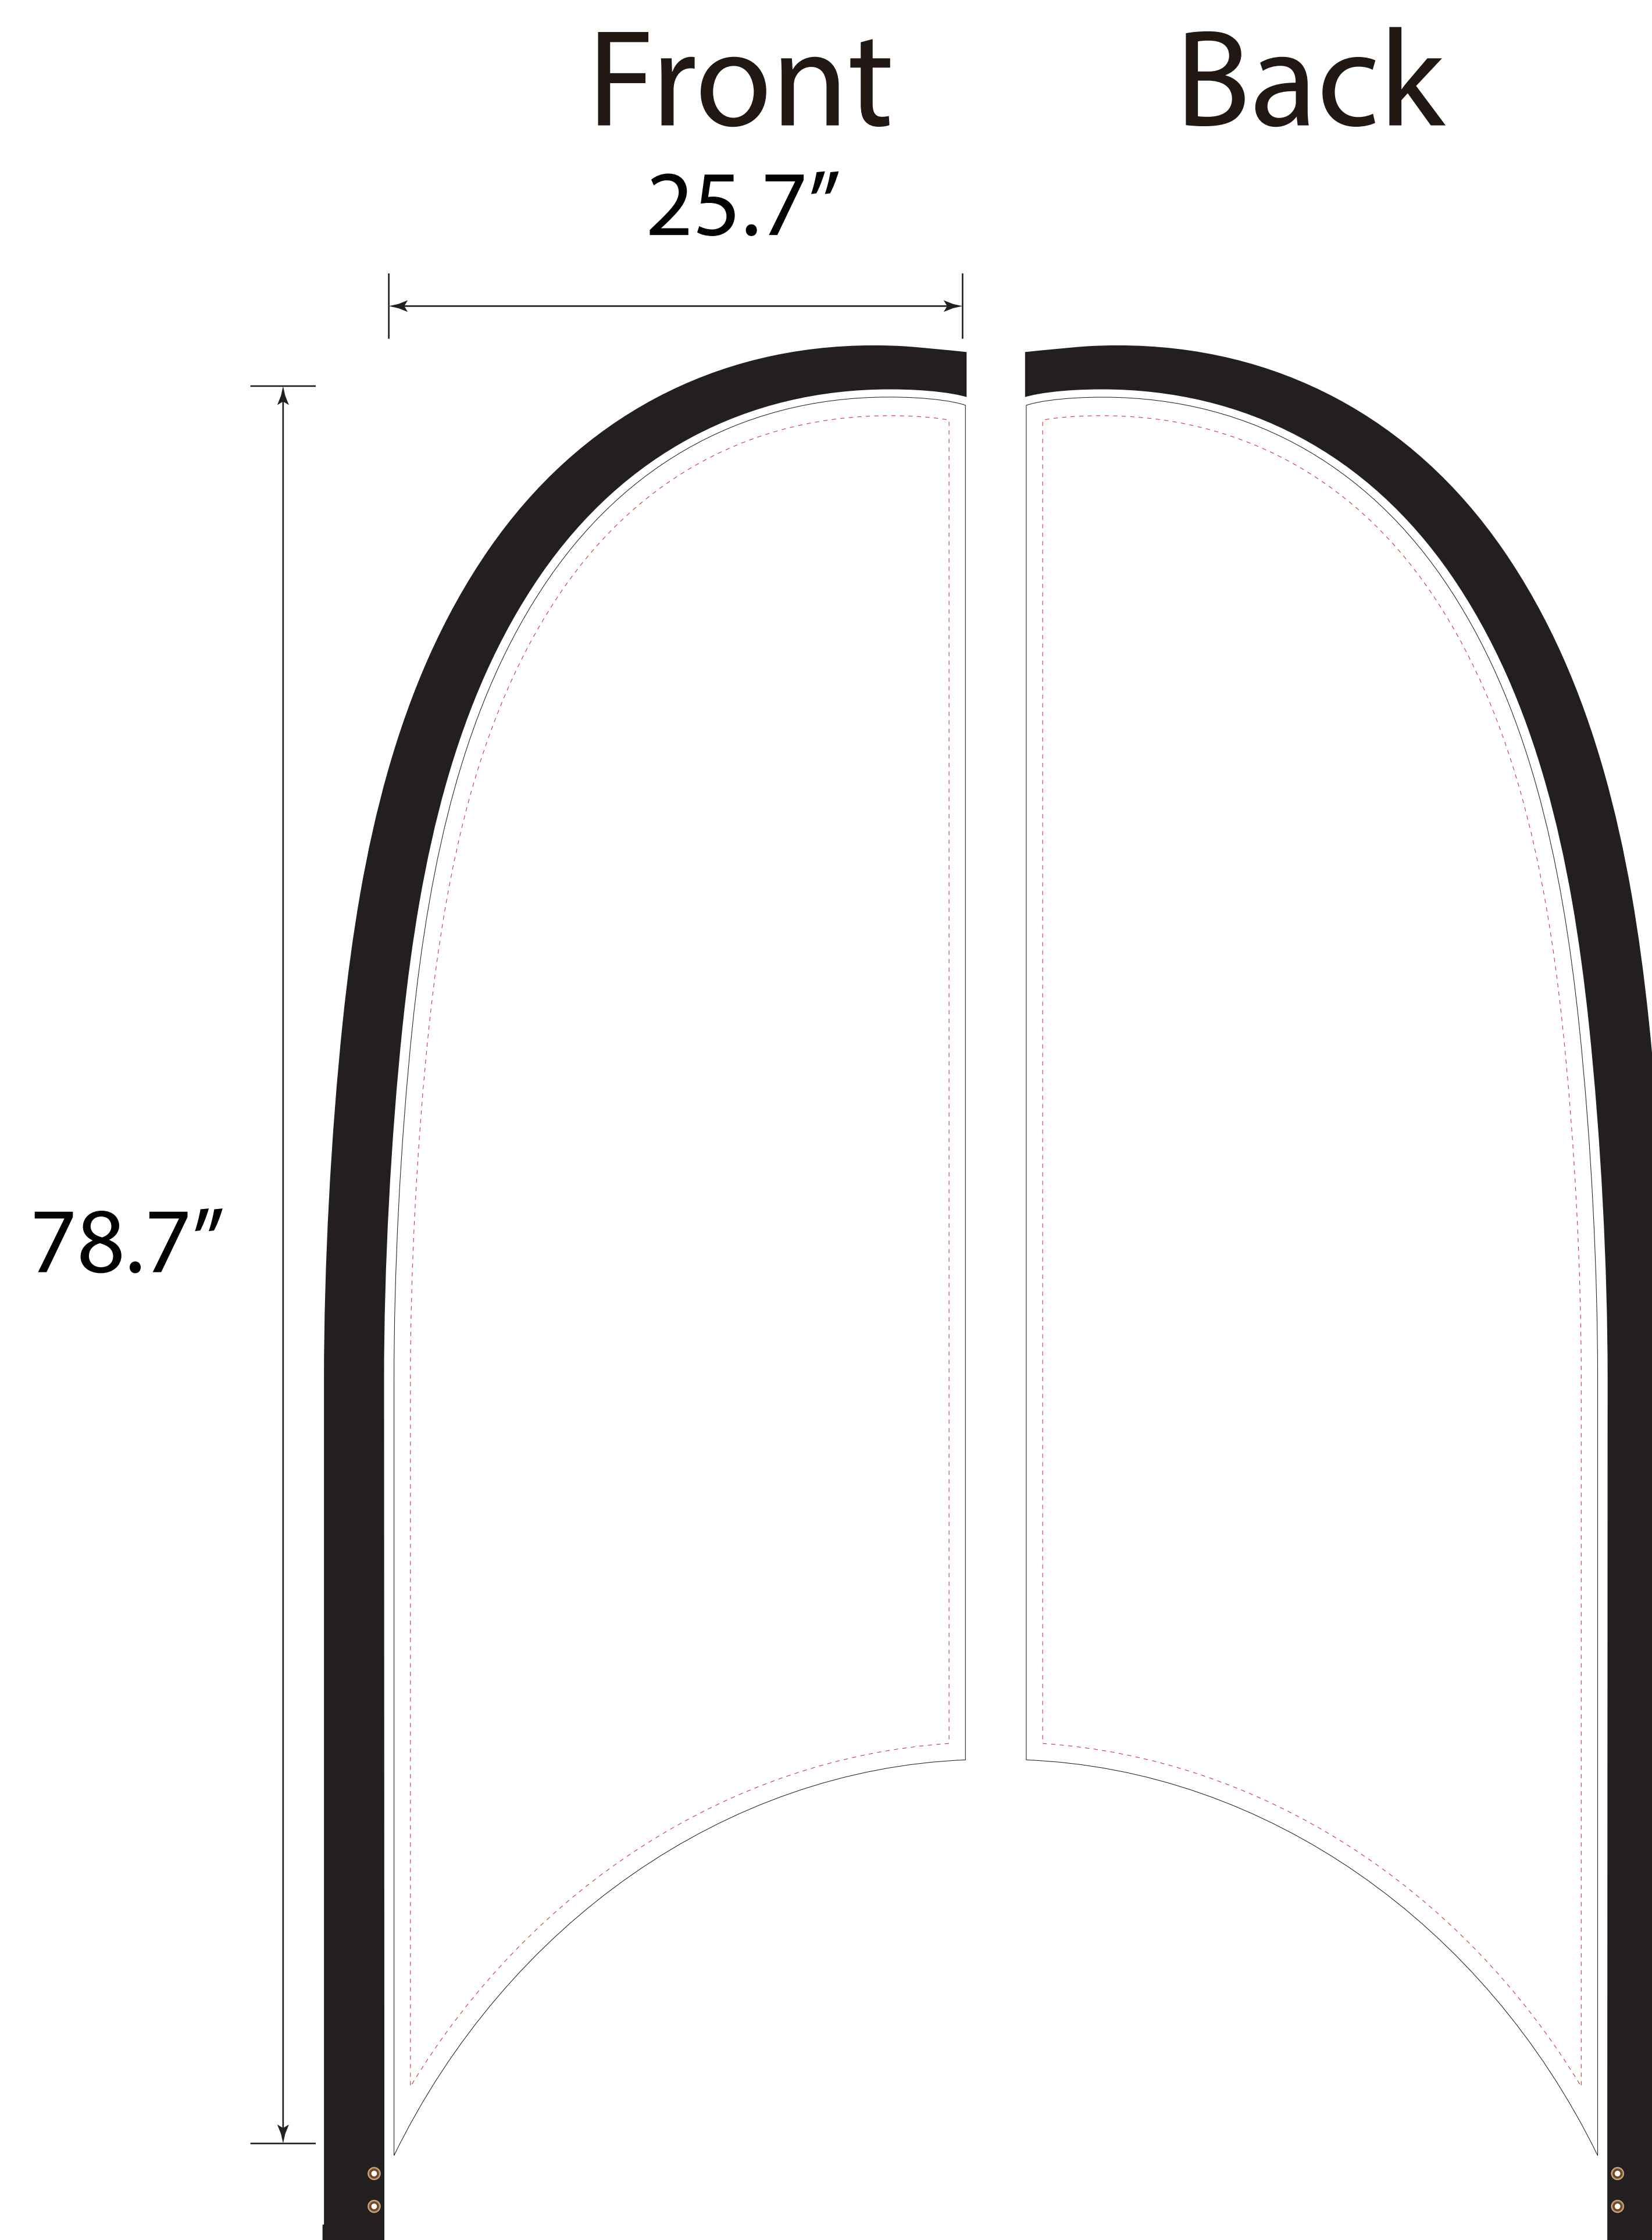

Standard Hardware-Concave-9ft-Single-25.7x78.7"

- Tips: 1. Please put your main artwork inside the gray area
2. Please delete the layer before saving

- Tips: 1. Please put your main artwork inside the gray area
2. Please delete the layer before saving

- Tips: 1. Please put your main artwork inside the gray area
2. Please delete the layer before saving

- Tips: 1. Please put your main artwork inside the gray area
2. Please delete the layer before saving

Standard Hardware-Concave-15ft-Single-31.7x157.38"

- Tips: 1. Please put your main artwork inside the gray area
2. Please delete the layer before saving

Tips: 1. Please put your main artwork inside the gray area
2. Please delete the layer before saving