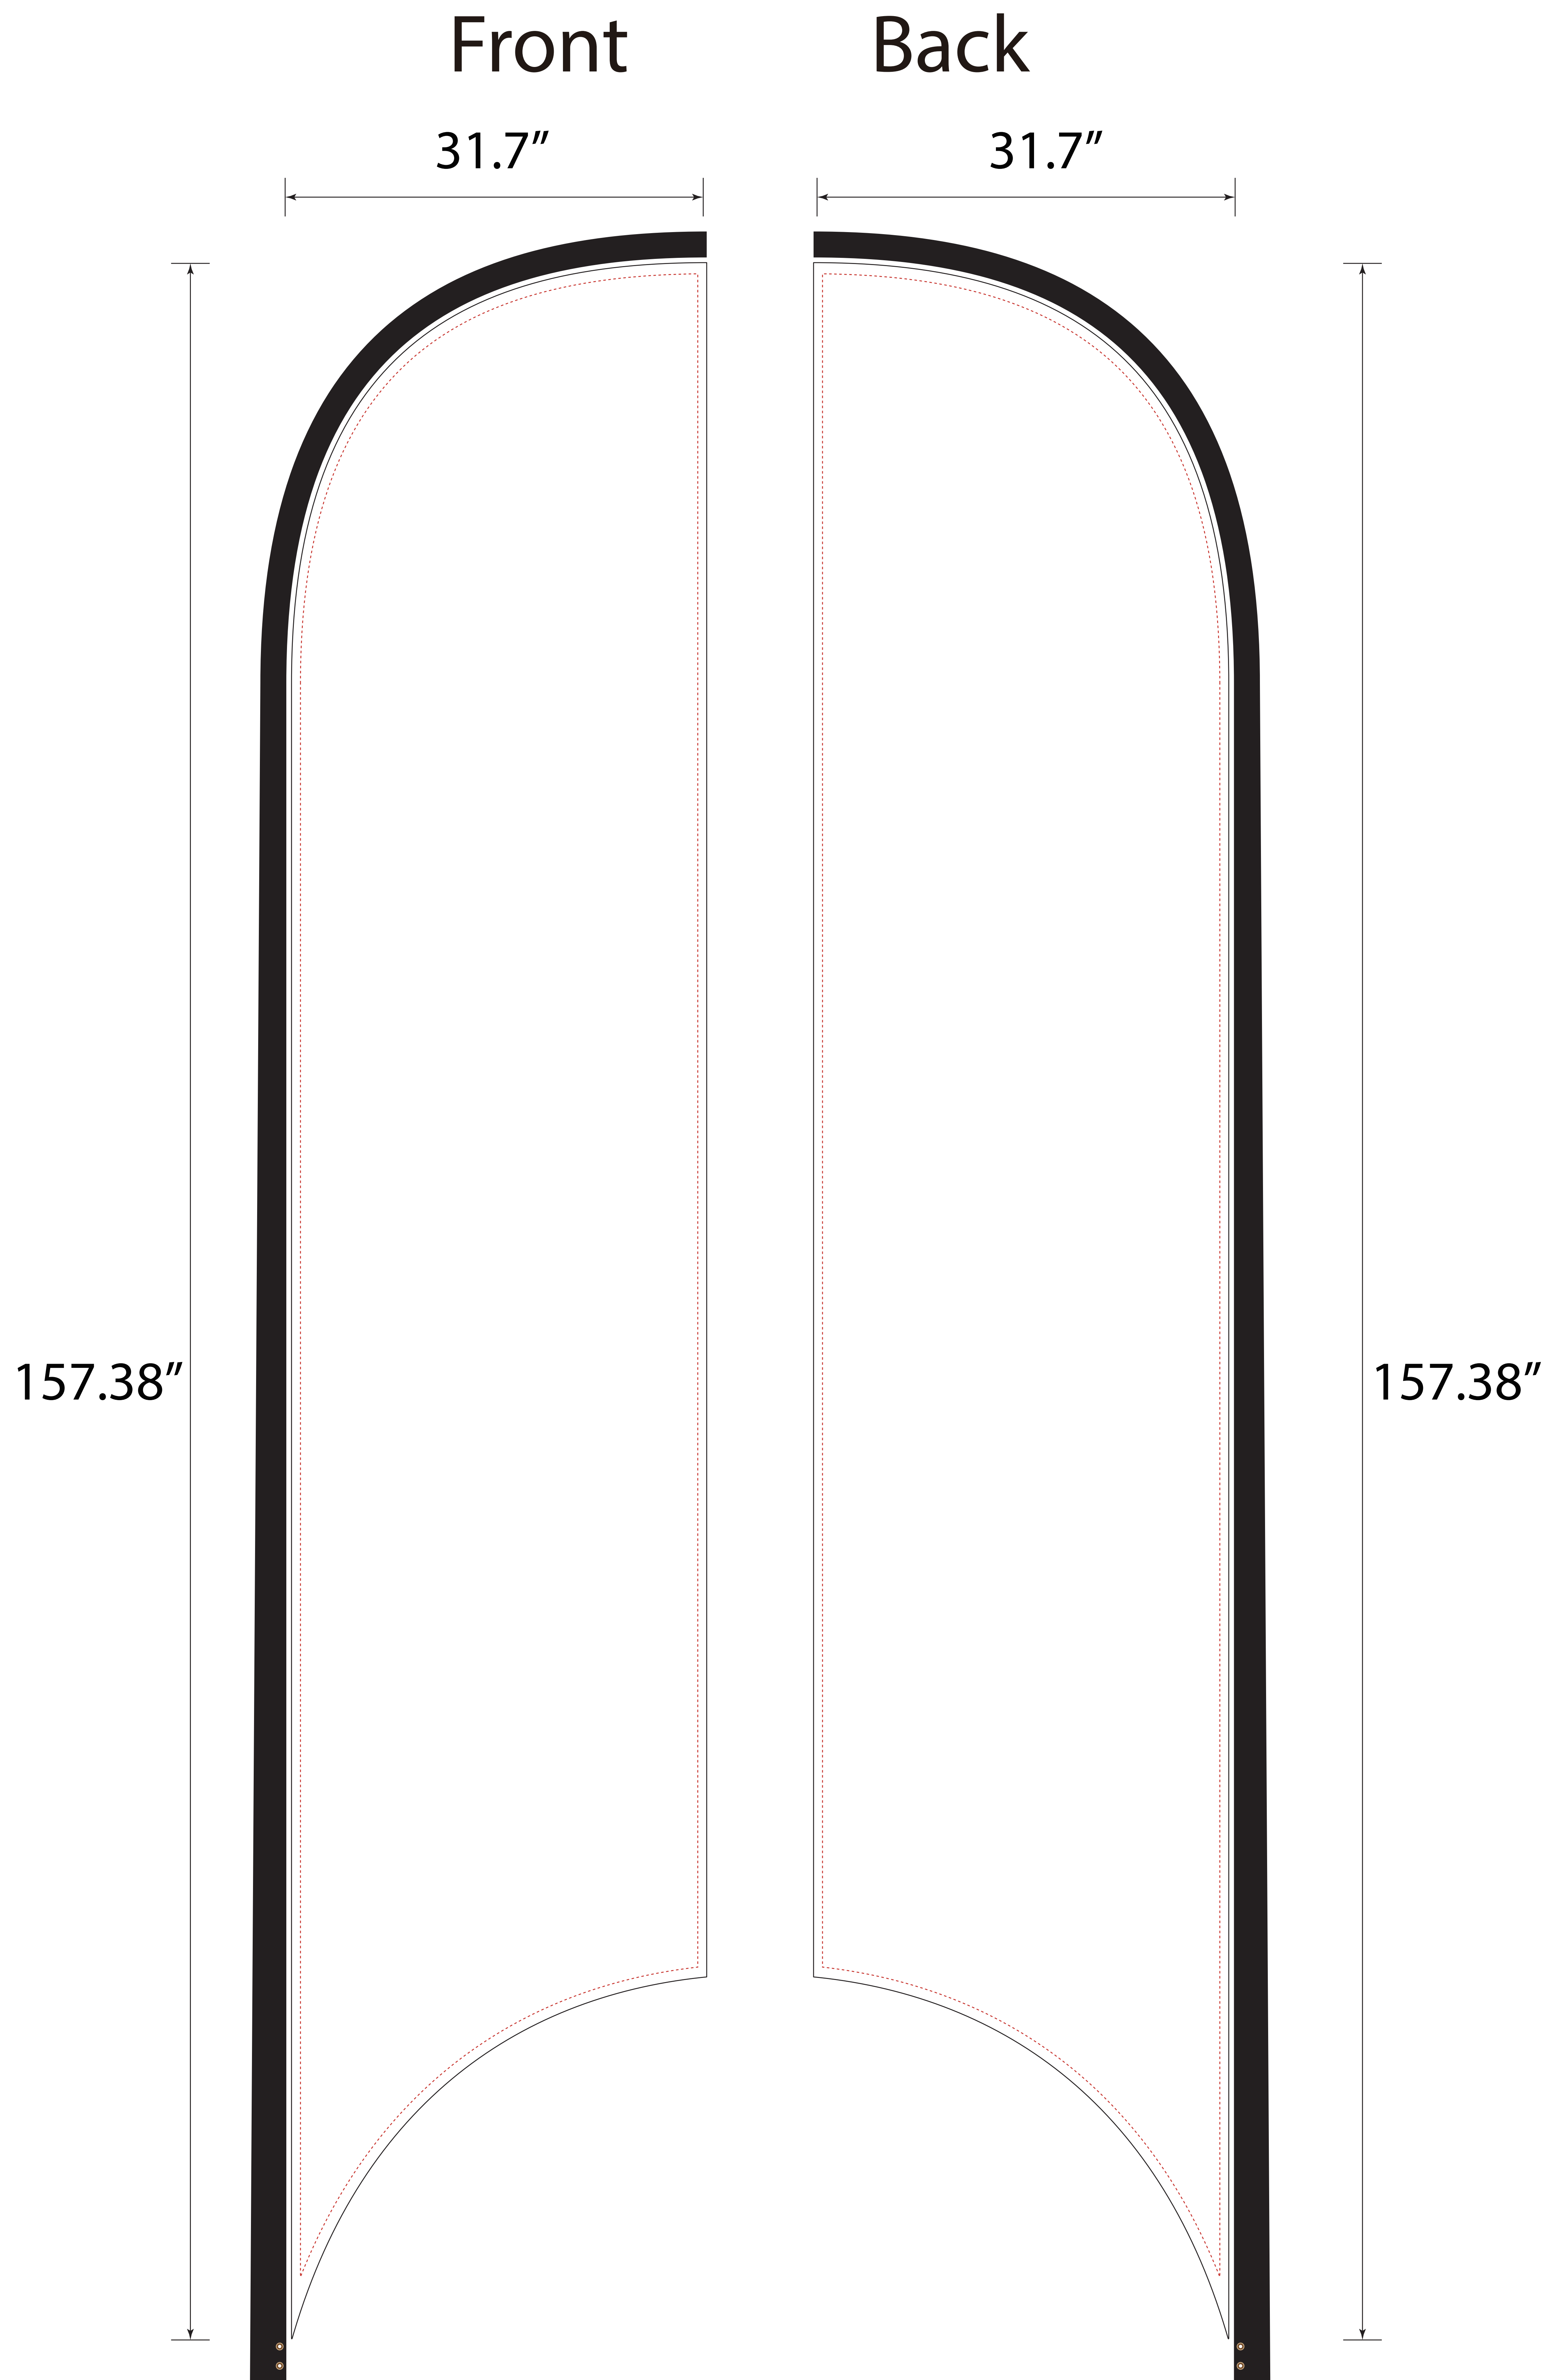

Standard Hardware-Concave-9ft-Single-25.7x78.7"

- Tips: 1. Please put your main artwork inside the gray area
2. Please delete the layer before saving

- Tips: 1. Please put your main artwork inside the gray area
2. Please delete the layer before saving

- Tips: 1. Please put your main artwork inside the gray area
2. Please delete the layer before saving

- Tips: 1. Please put your main artwork inside the gray area
2. Please delete the layer before saving

Standard Hardware-Concave-15ft-Single-31.7x157.38"

- Tips: 1. Please put your main artwork inside the gray area
2. Please delete the layer before saving

Tips: 1. Please put your main artwork inside the gray area
2. Please delete the layer before saving