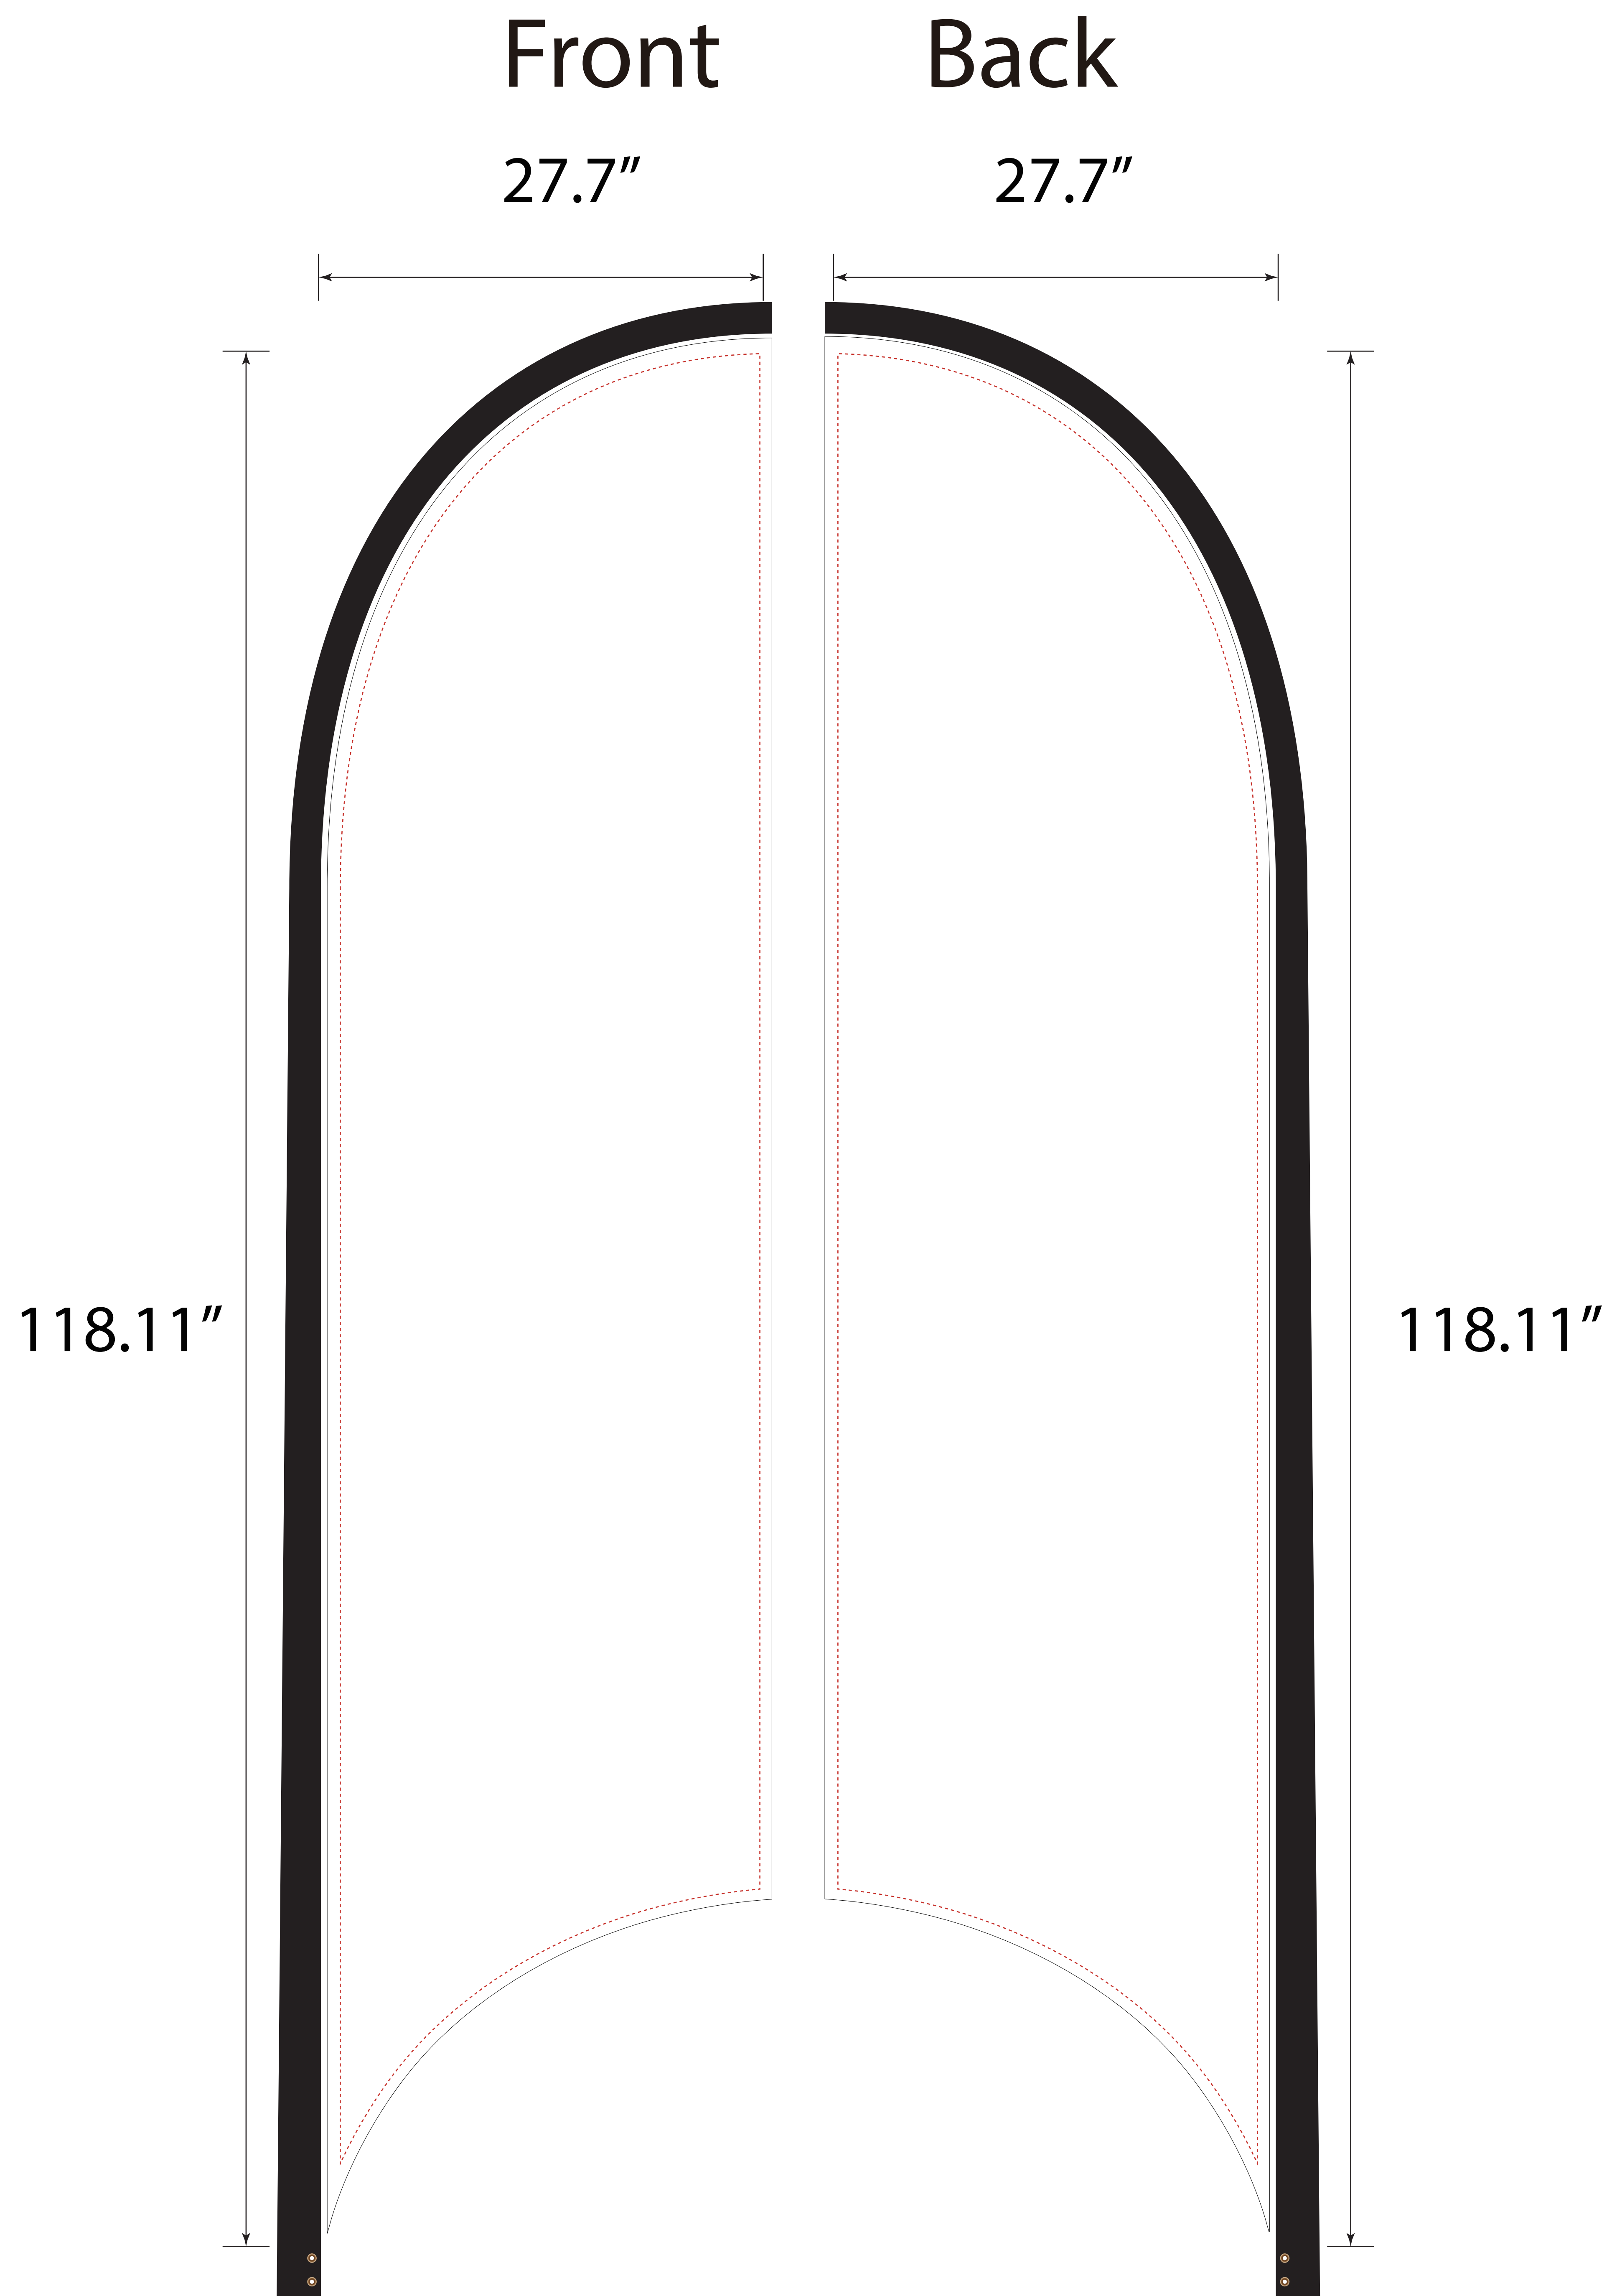

Standard Hardware-Concave-9ft-Single-25.7x78.7"

- Tips: 1. Please put your main artwork inside the gray area
2. Please delete the layer before saving

- Tips: 1. Please put your main artwork inside the gray area
2. Please delete the layer before saving

- Tips: 1. Please put your main artwork inside the gray area
2. Please delete the layer before saving

- Tips: 1. Please put your main artwork inside the gray area
2. Please delete the layer before saving

Standard Hardware-Concave-15ft-Single-31.7x157.38"

- Tips: 1. Please put your main artwork inside the gray area
2. Please delete the layer before saving

Tips: 1. Please put your main artwork inside the gray area
2. Please delete the layer before saving