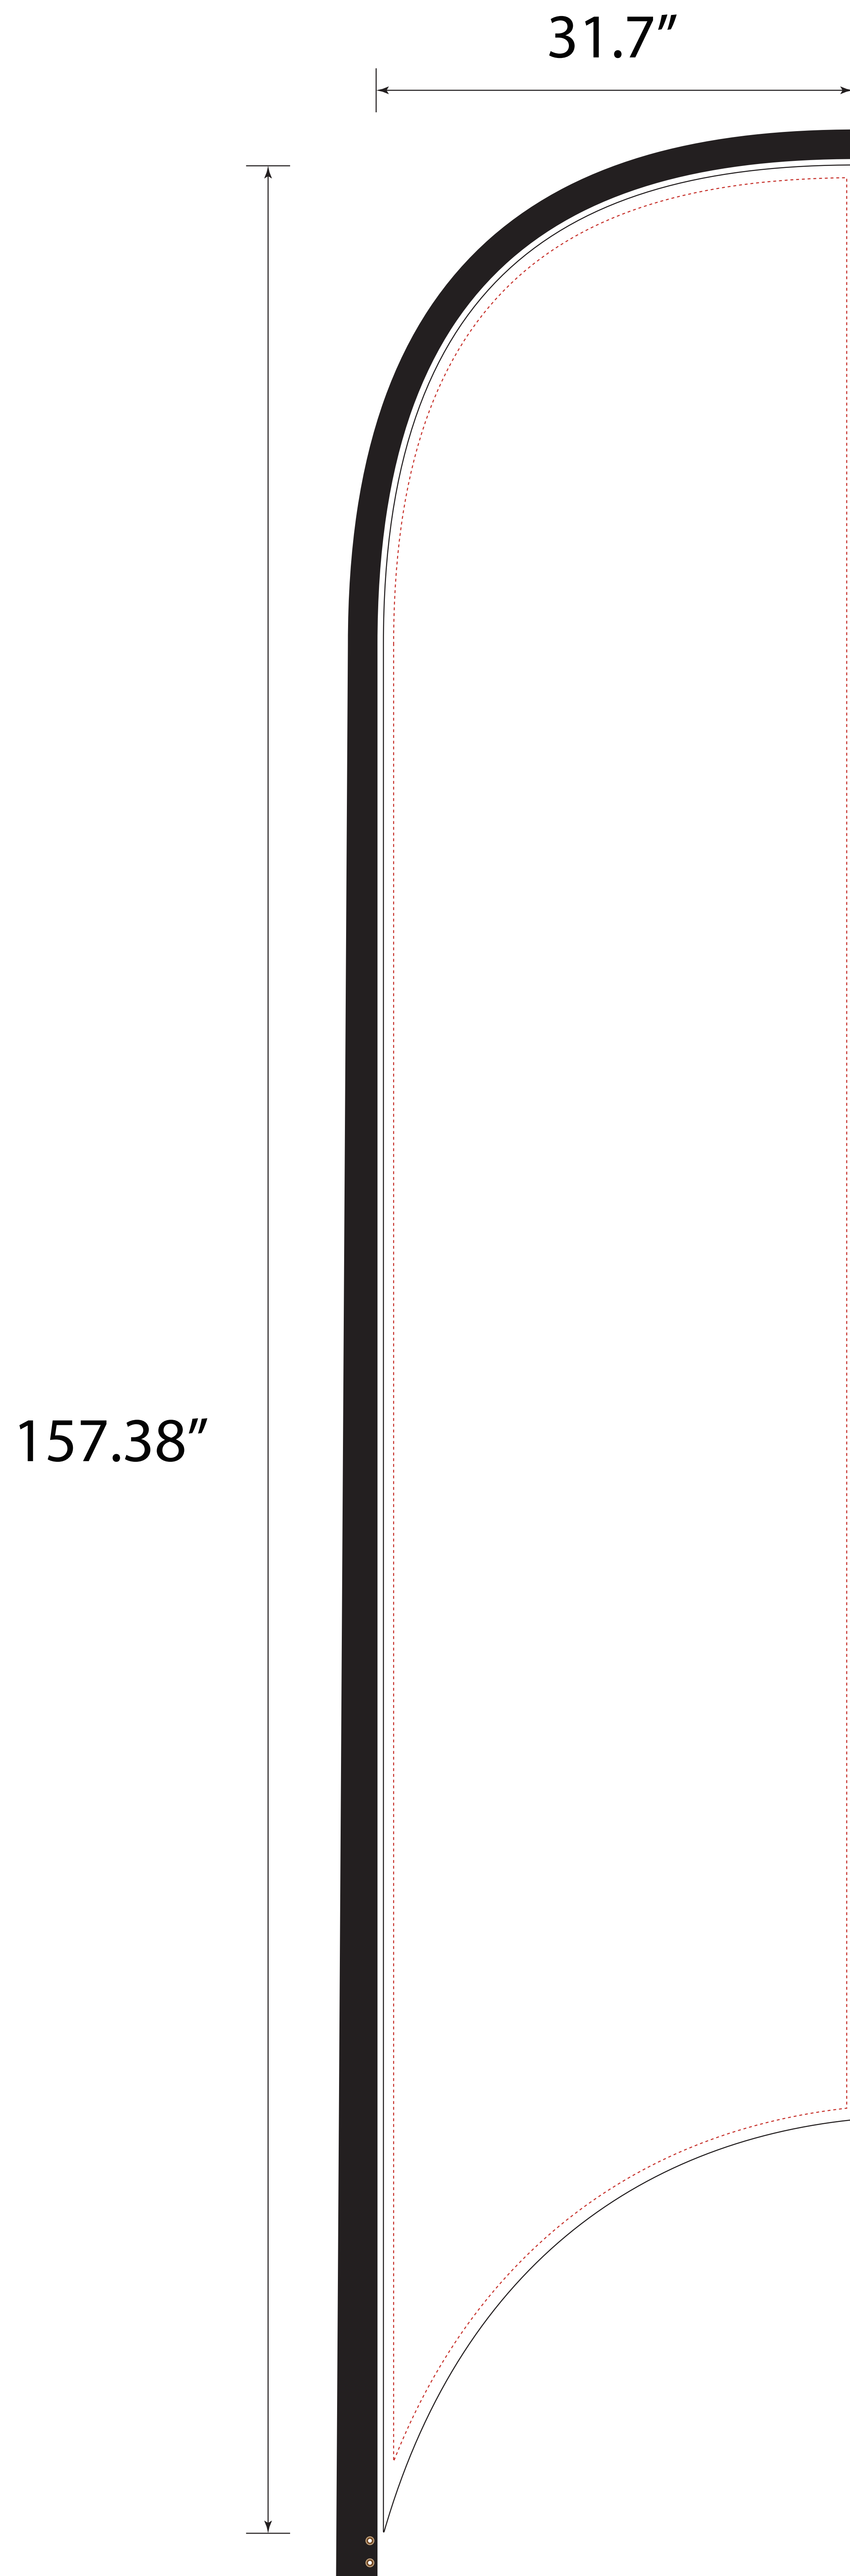

Standard Hardware-Concave-9ft-Single-25.7x78.7"

- Tips: 1. Please put your main artwork inside the gray area
2. Please delete the layer before saving

- Tips: 1. Please put your main artwork inside the gray area
2. Please delete the layer before saving

- Tips: 1. Please put your main artwork inside the gray area
2. Please delete the layer before saving

- Tips: 1. Please put your main artwork inside the gray area
2. Please delete the layer before saving

Standard Hardware-Concave-15ft-Single-31.7x157.38"

- Tips: 1. Please put your main artwork inside the gray area
2. Please delete the layer before saving

Tips: 1. Please put your main artwork inside the gray area
2. Please delete the layer before saving