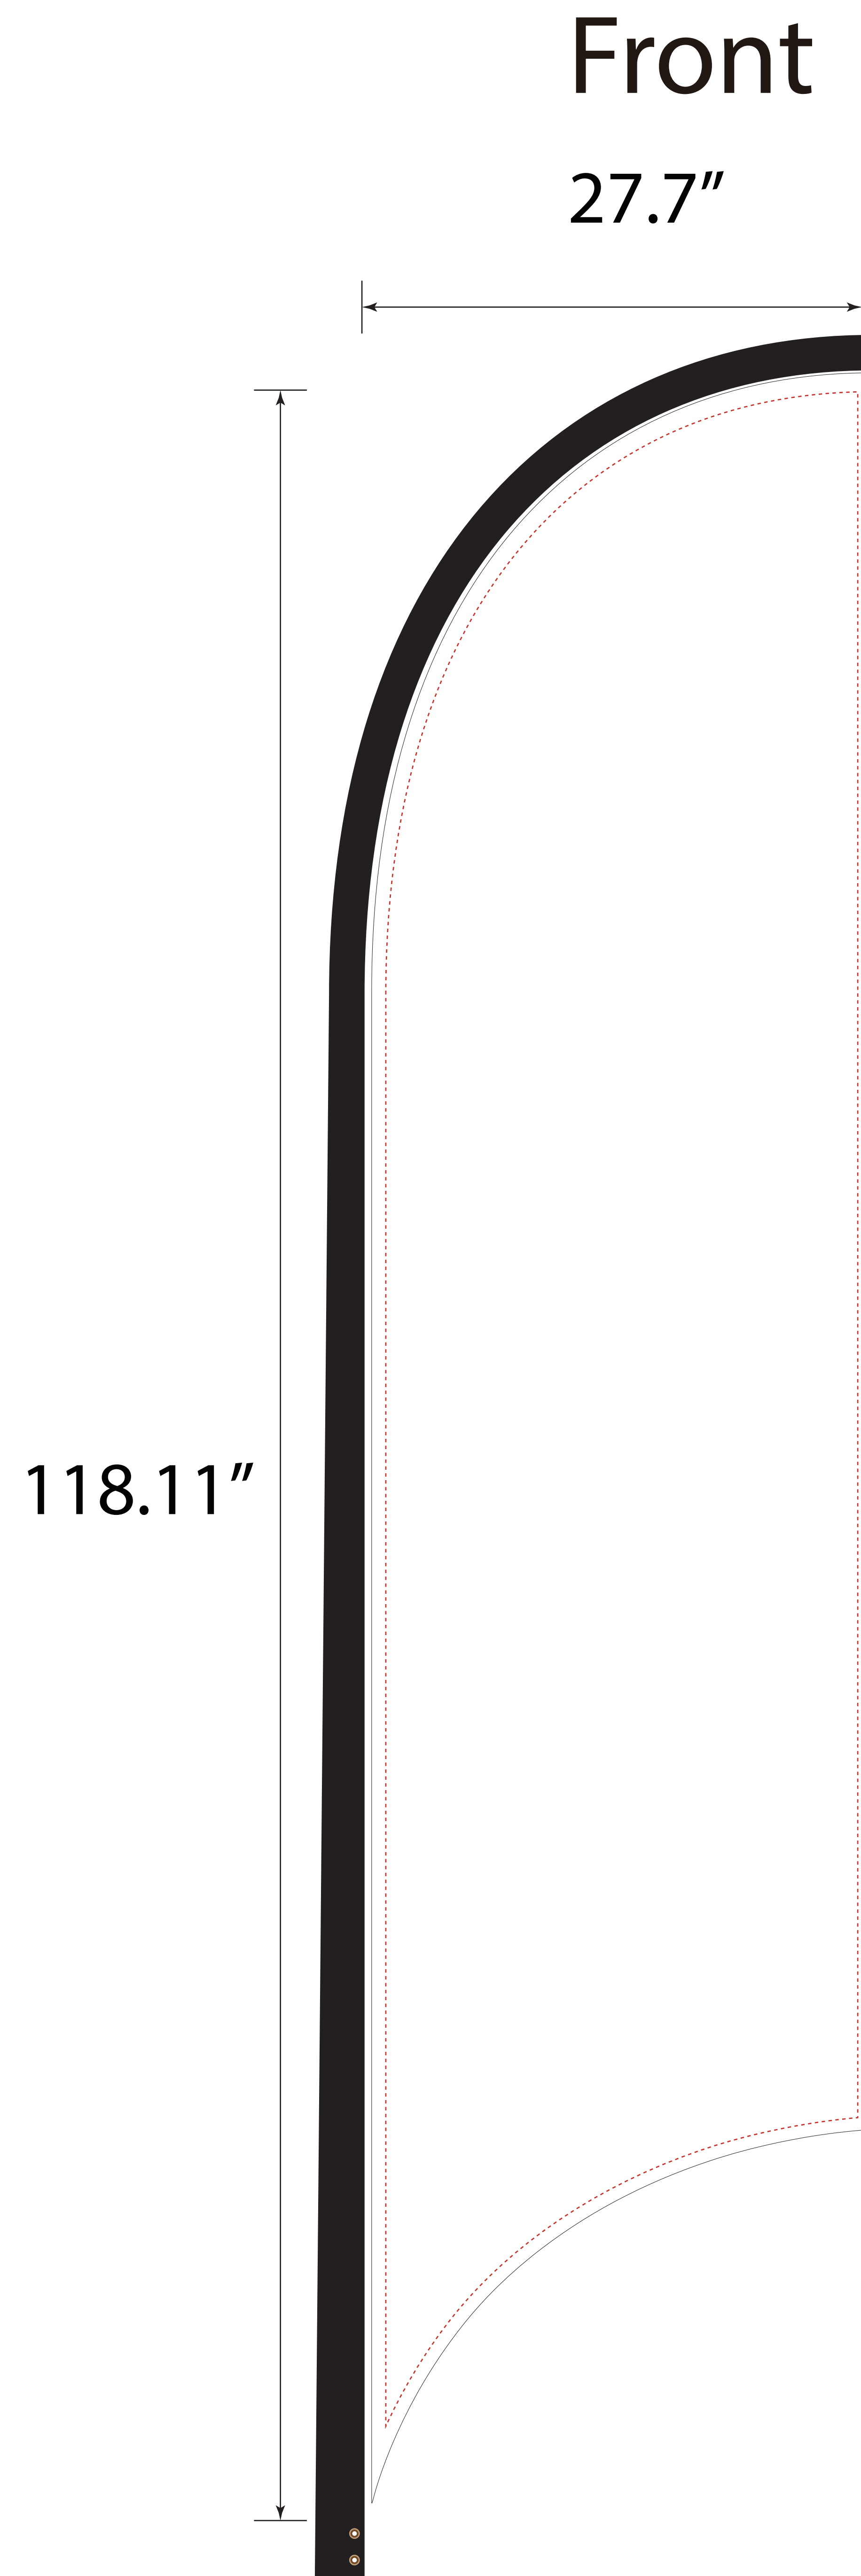

Standard Hardware-Concave-9ft-Single-25.7x78.7"

- Tips: 1. Please put your main artwork inside the gray area
2. Please delete the layer before saving

- Tips: 1. Please put your main artwork inside the gray area
2. Please delete the layer before saving

- Tips: 1. Please put your main artwork inside the gray area
2. Please delete the layer before saving

- Tips: 1. Please put your main artwork inside the gray area
2. Please delete the layer before saving

Standard Hardware-Concave-15ft-Single-31.7x157.38"

- Tips: 1. Please put your main artwork inside the gray area
2. Please delete the layer before saving

Tips: 1. Please put your main artwork inside the gray area
2. Please delete the layer before saving