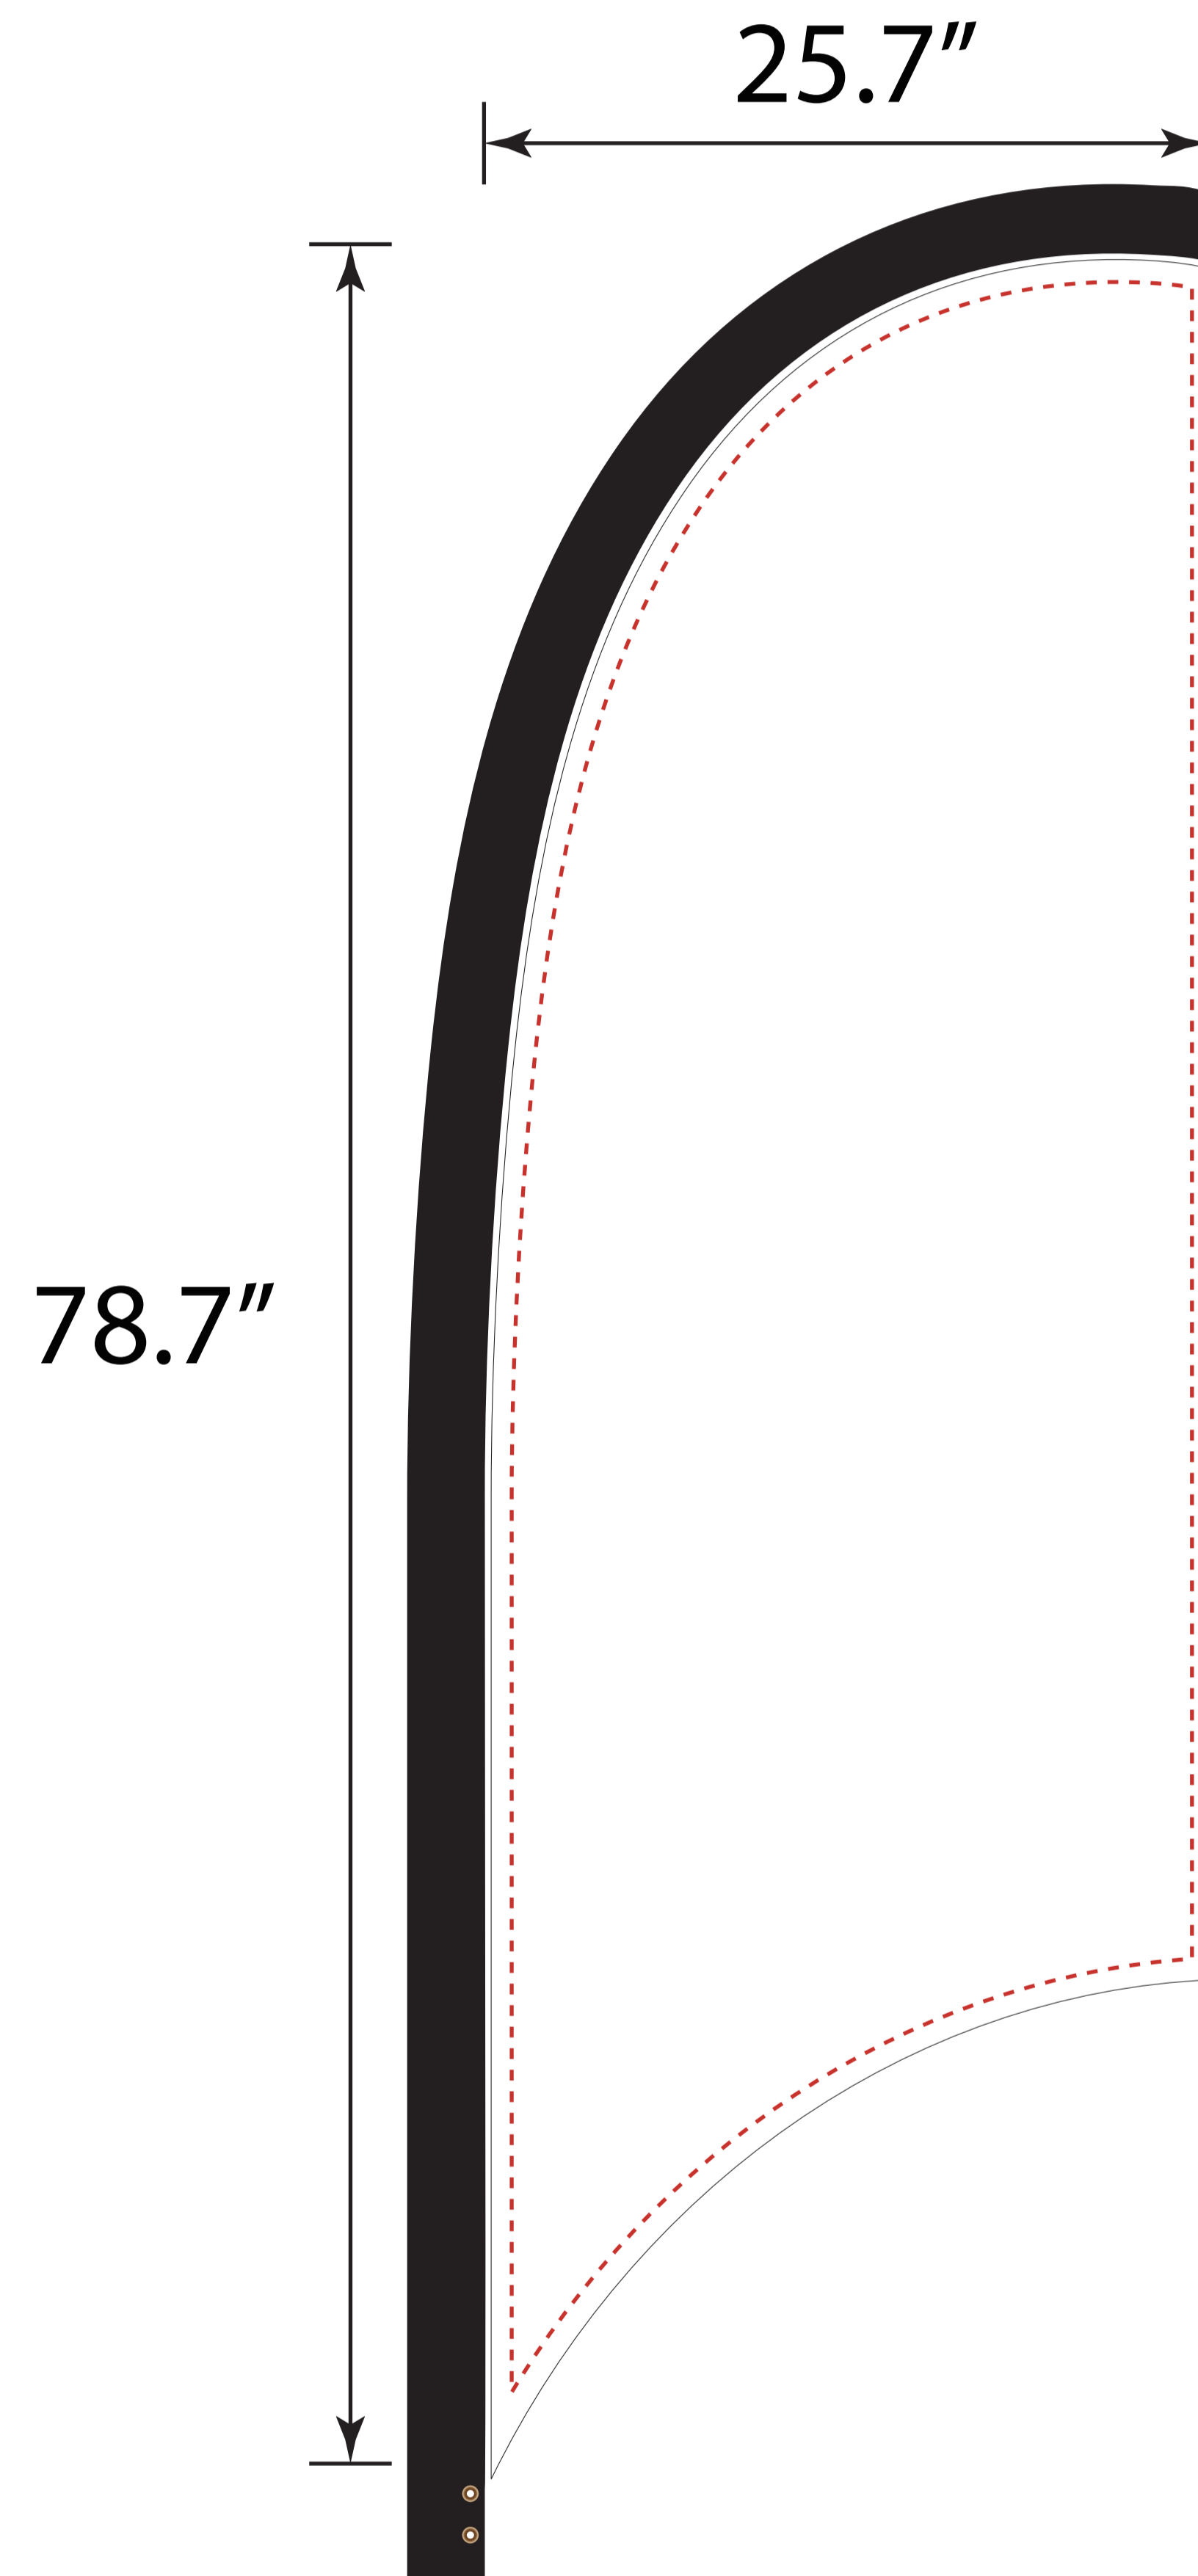

Standard Hardware-Concave-9ft-Single-25.7x78.7"

- Tips: 1. Please put your main artwork inside the gray area
2. Please delete the layer before saving

- Tips: 1. Please put your main artwork inside the gray area
2. Please delete the layer before saving

- Tips: 1. Please put your main artwork inside the gray area
2. Please delete the layer before saving

- Tips: 1. Please put your main artwork inside the gray area
2. Please delete the layer before saving

Standard Hardware-Concave-15ft-Single-31.7x157.38"

- Tips: 1. Please put your main artwork inside the gray area
2. Please delete the layer before saving

Tips: 1. Please put your main artwork inside the gray area
2. Please delete the layer before saving